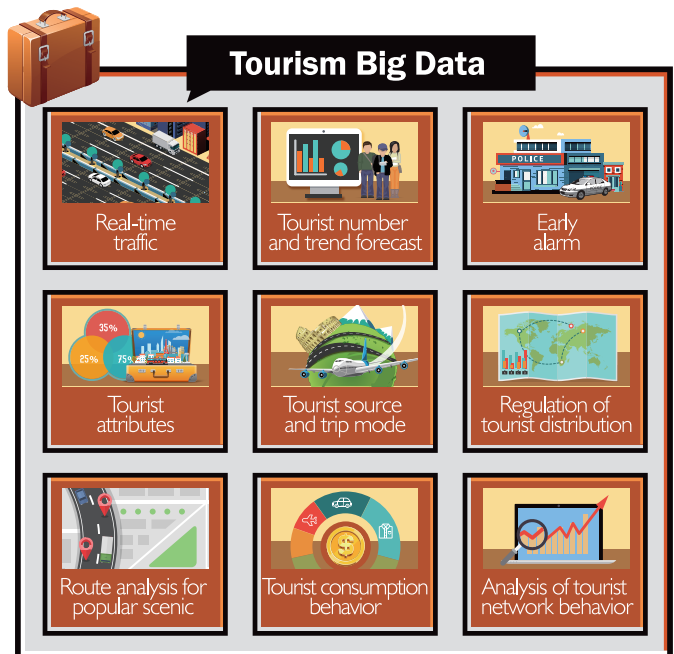

Tourism Big Data

China Telecom Americas

607 Herndon Parkway, Suite 201

Tel: (703) 787-0088 Email: marketing@ctamericas.com Website: www.ctamericas.com